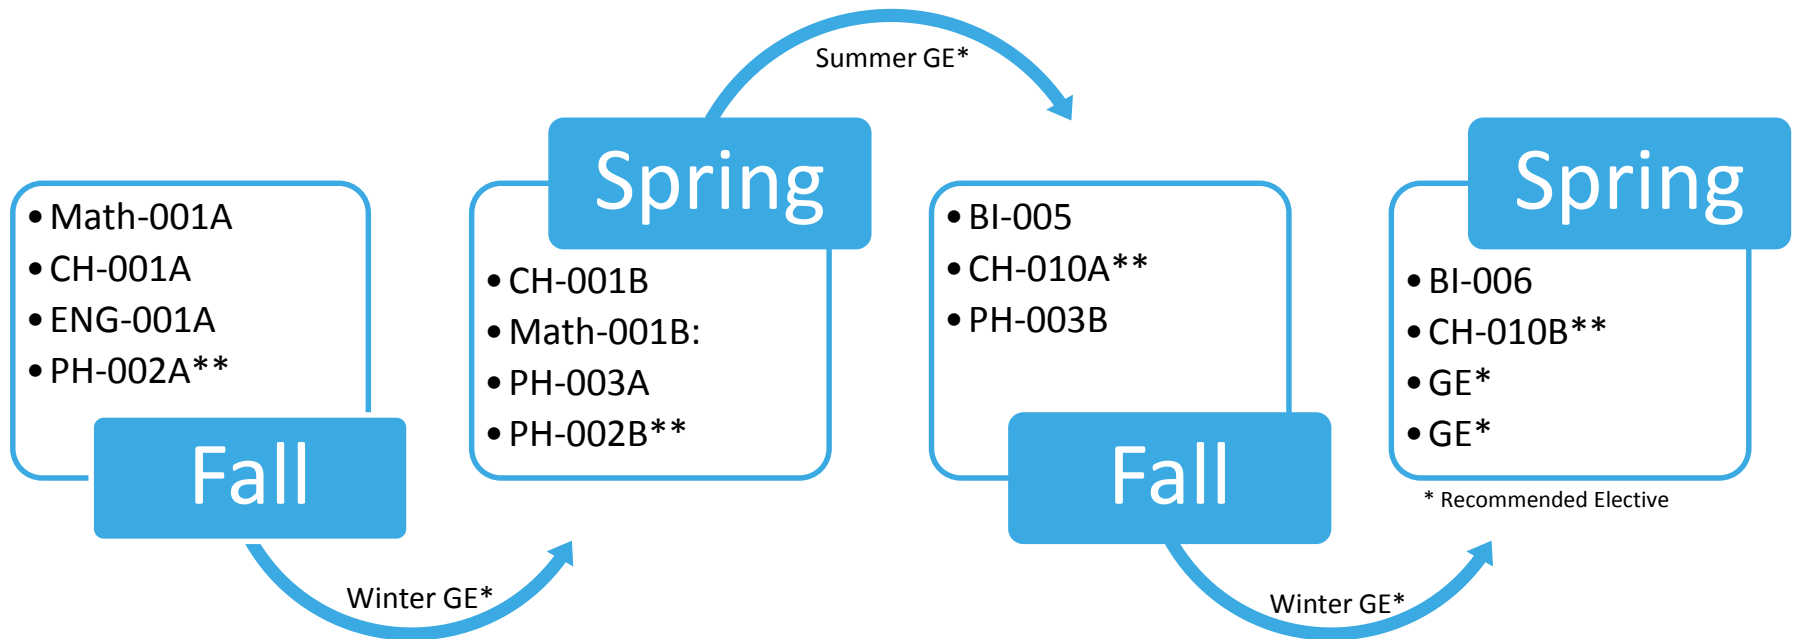

Biology Majors

* Recommended Elective

Prerequisites

- Math-012 or concurrent
- CH- 003 or 1 year High School Chemistry
- ENG- 001A or concurrent
- BI- 004 or 1 year High School Biology

GE* IGETC General Education

(Finishing in two years requires taking GE courses during summer and winter)

- ENG 001A
- ENG 002
- COMM 001 or 017 (CSU Only)
- ARTS
- Humanities
- Social Science
- Social Science
- Language

Advisory

- See a Faculty Advisor
- See a counselor regularly to update your Student Ed Plan.
- Consider winter and summer terms to finish earlier. (7 units max).
- **See counselor to confirm course.