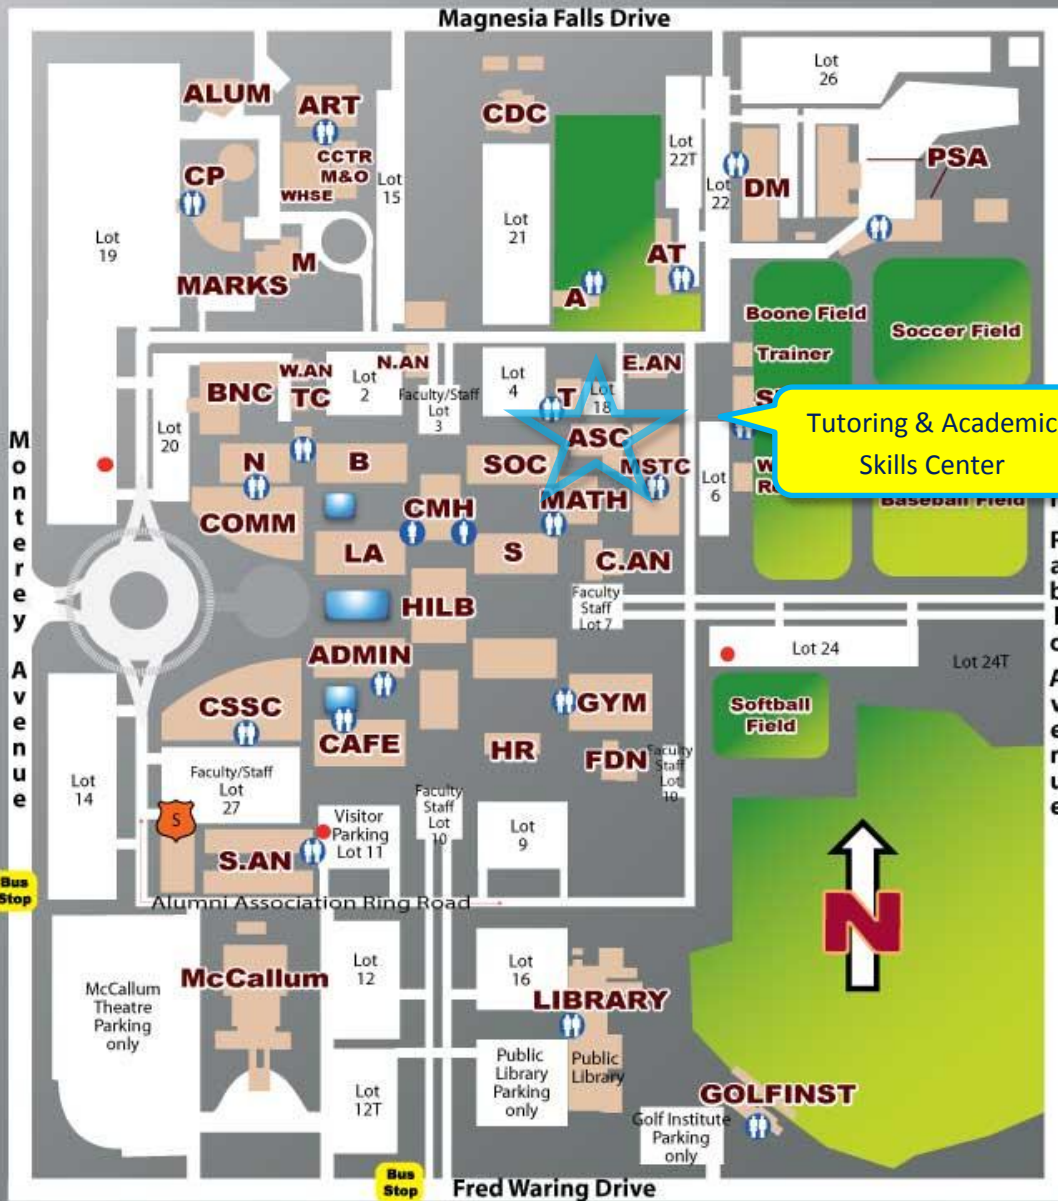

COLLEGE of the DESERT

Campus Guide

● Self Serve One-Day Permit Dispenser

Ⓢ Security

MSTC = Math & Science Technology Center

T = Theatre Building

SOC = Social Science