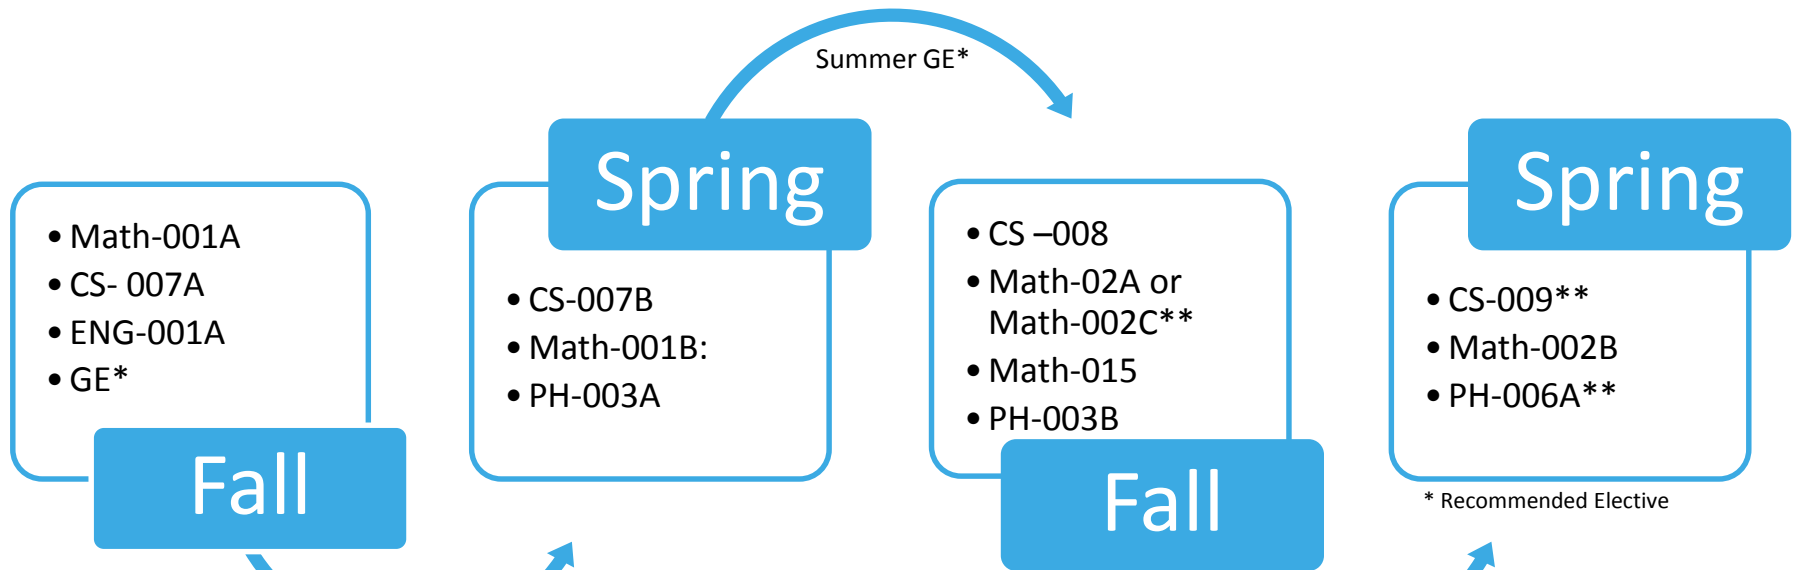

Computer Science Majors

- Math-001A
- CS- 007A
- ENG-001A
- GE*

Fall

- CS-007B
- Math-001B:
- PH-003A

Spring

- CS –008
- Math-02A or Math-002C**
- Math-015
- PH-003B

Fall

- CS-009**
- Math-002B
- PH-006A**

Spring

* Recommended Elective

Prerequisites

- Math-012 or concurrent
- Intro CS**

GE* IGETC General Education (Finishing in two years requires taking GE courses during summer and winter)

- ENG 001A
- ENG 002
- COMM 001 or 017 (CSU Only)
- ARTS
- Humanities
- Arts/Humanities
- Social Science
- Social Science
- Social Science
- Language