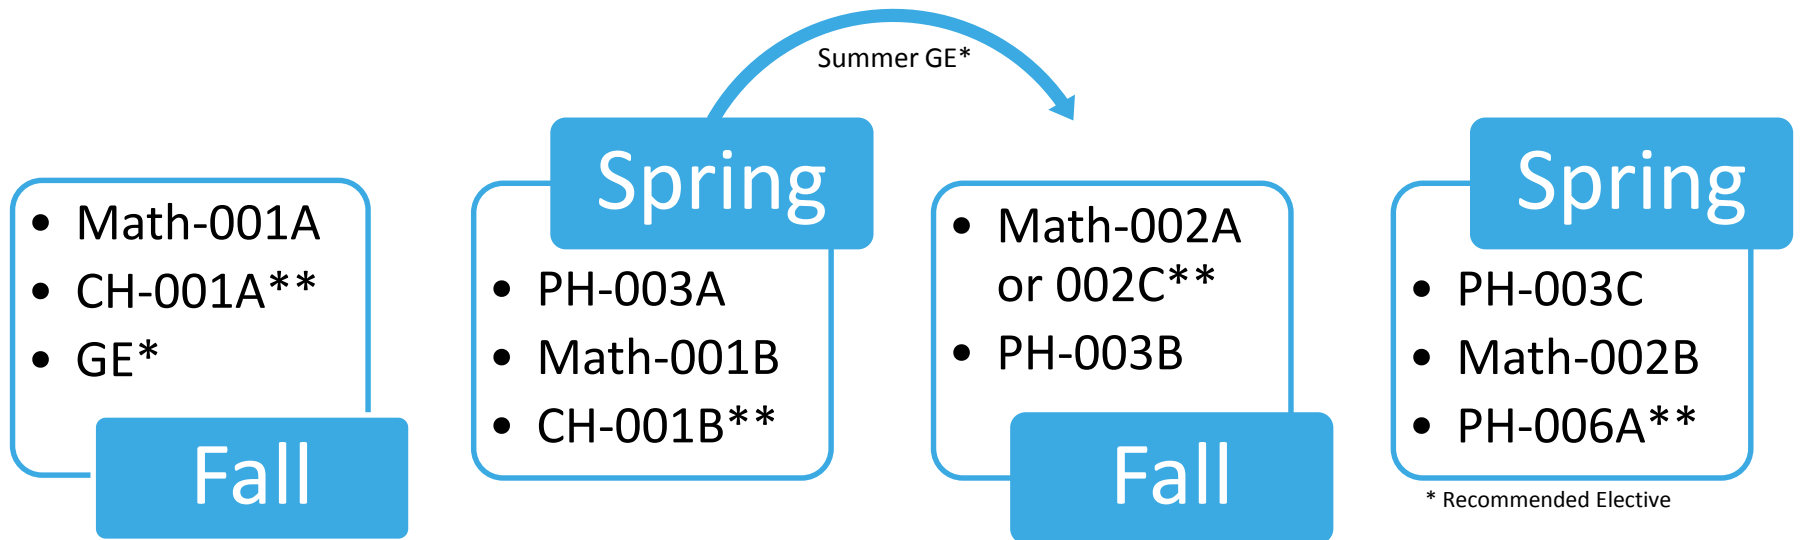

## Prerequisites

- Math-012 or concurrent
- ENG- 001A

## GE\* IGETC General Education (Finishing in two years requires taking GE courses during summer and winter)

- ENG 001A
- ENG 002
- COMM 001 or 017 (CSU Only)
- ARTS
- Humanities
- Arts or Humanities
- Social Science
- Social Science
- Social Science
- Language